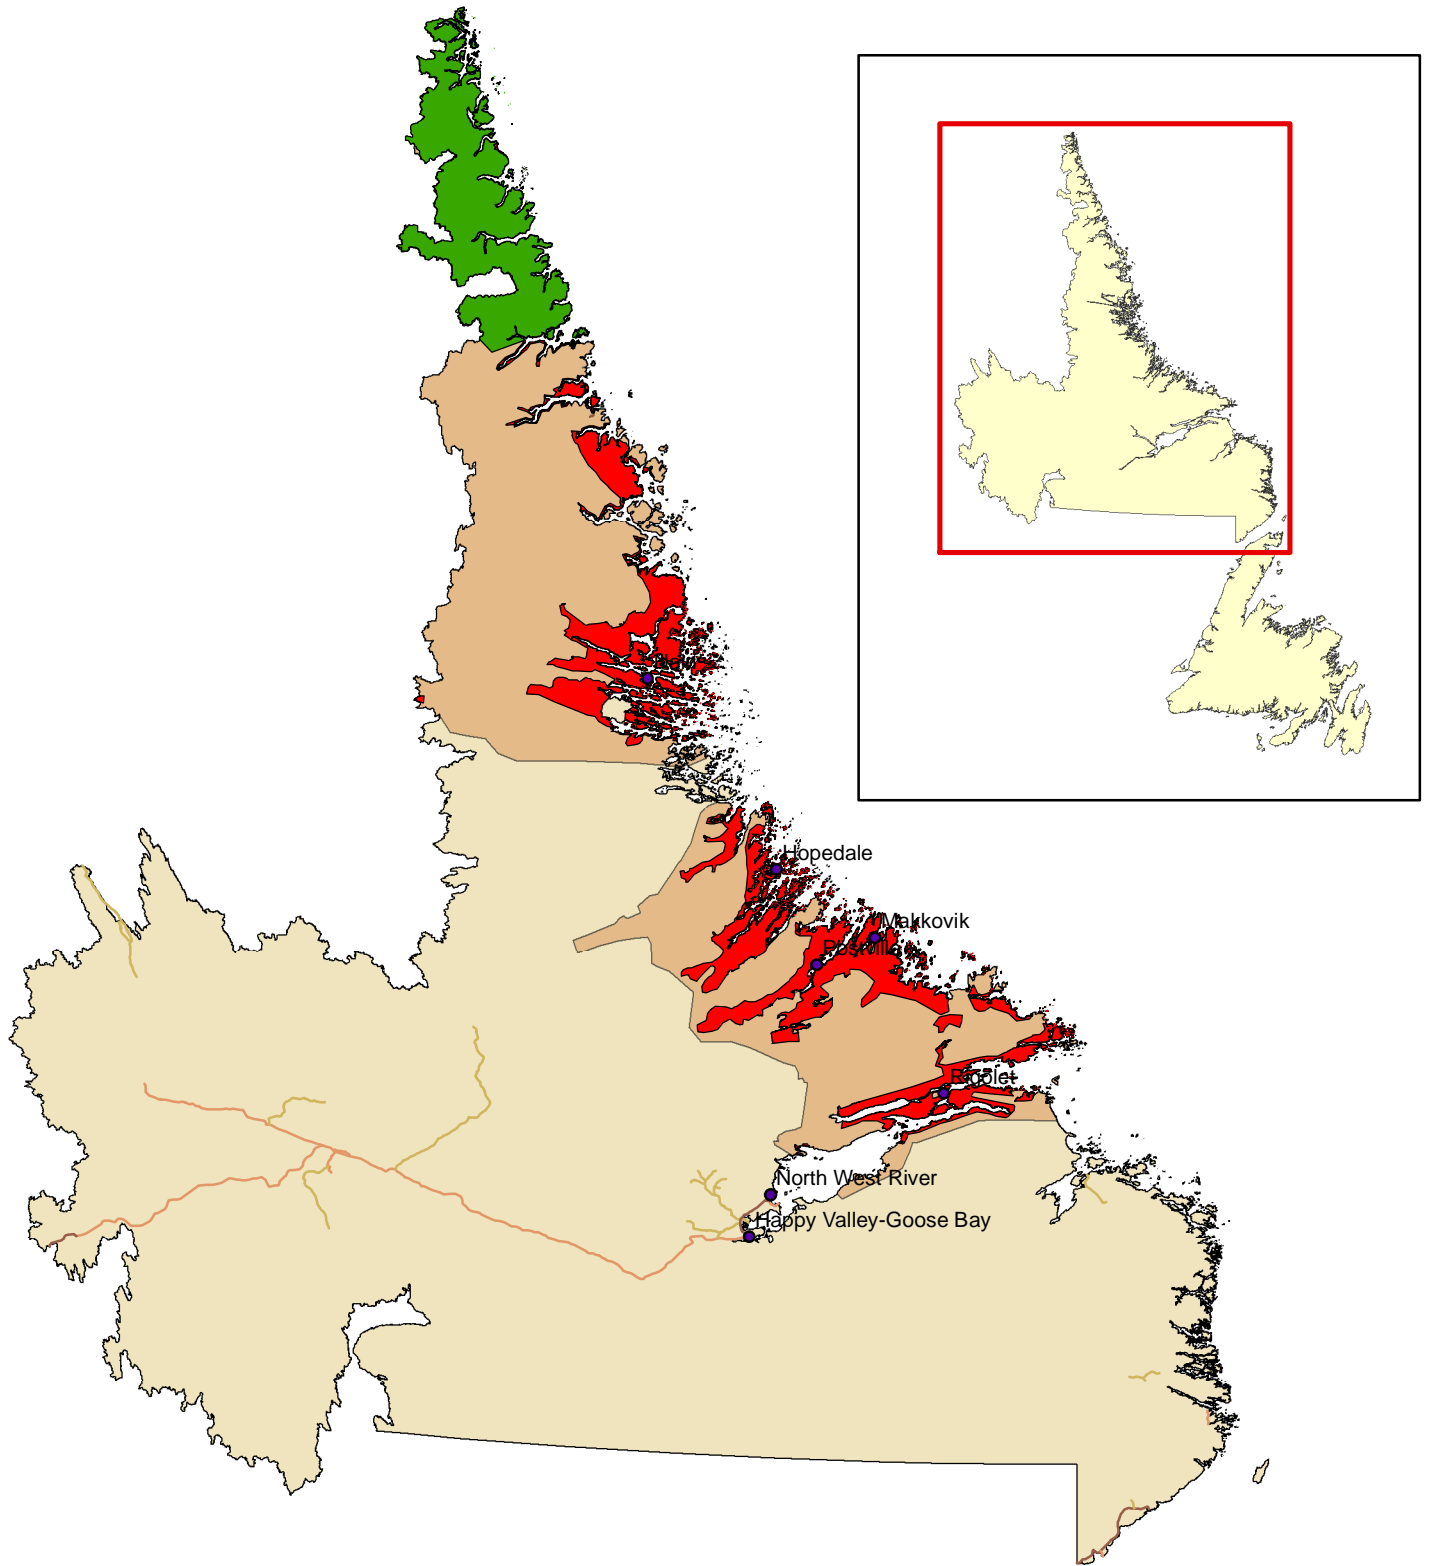

Labrador Inuit Land Claims Agreement

Legend

- Labrador Inuit Lands (LIL)
- Tomgat Mountains National Park
- Labrador Inuit Settlement Area (LISA)